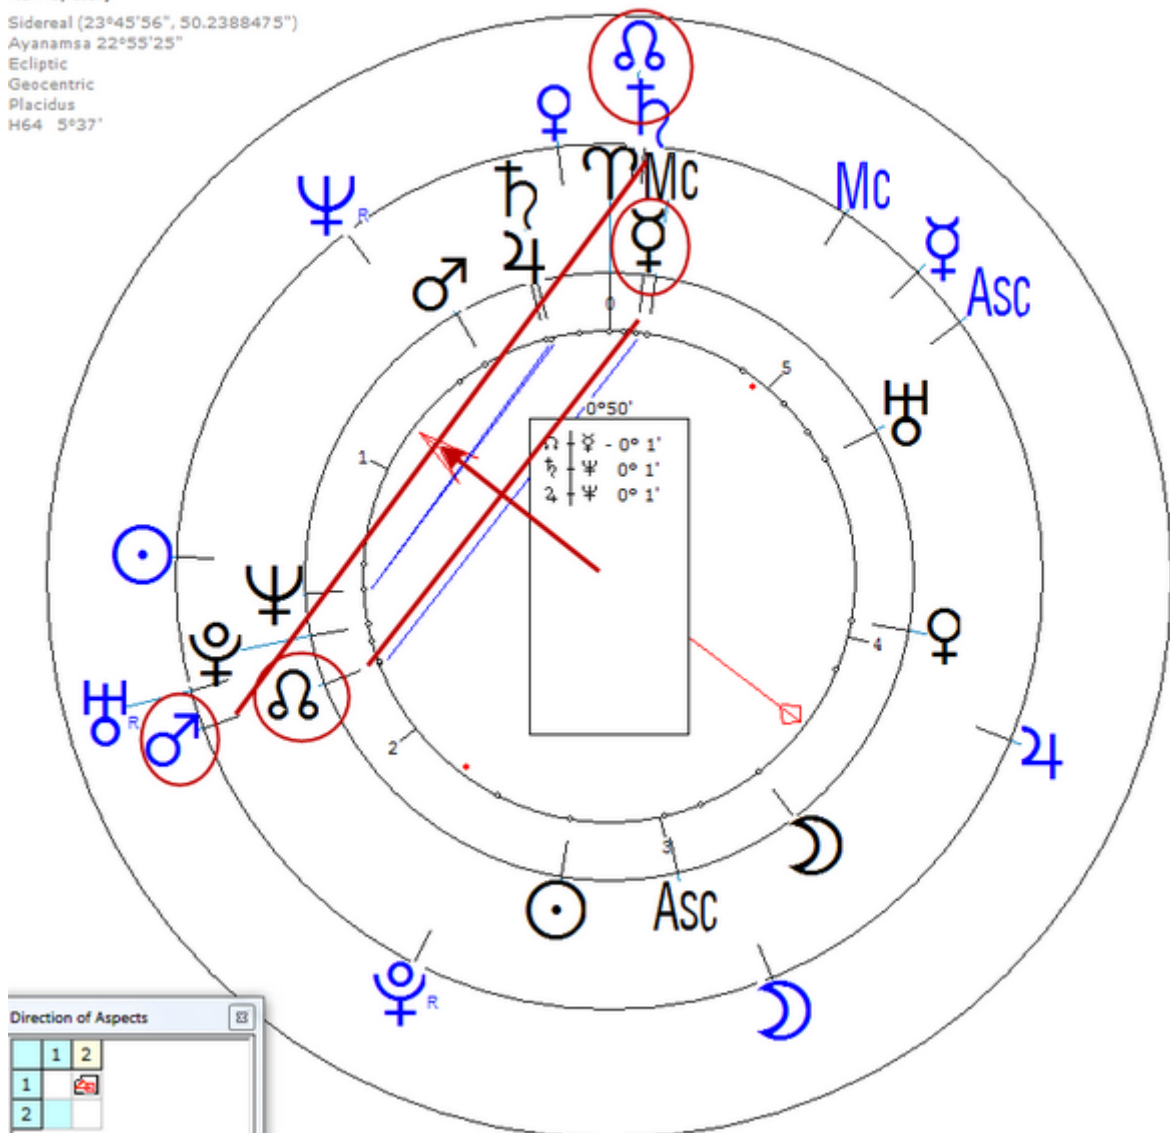

Gatto Trocchi, Cecilia

19 June 1939 at 17:00 (= 5:00 PM)Rome, Italy, 41n54, 12e29

Italian anthropologist and author of numerous publications concerning occultism.

<https://www.astro.com/astro-databank/Gatto_Trocchi,_Cecilia>

Cecilia Cat Trocchi was afflicted by severe depression due to the untimely death of her son, Massimiliano Gatto, who died in June 2003 due to leukemia shortly after a terrible car accident. She died clutching a photo of him, having jumped from the 5th floor of her apartment building in Rome at 9.30pm on 11 July 2005, aged 66.

Transit (Harmonic 64)

$$\text{♁}_t / \text{♁}_t = \text{♃}_n / \text{♃}_n$$

Gatto Trocchi, Cecilia
19 June 1939 Mon 17:00 (GMT+1) 41n54 12e29
Rome, Italy

Sidereal (23°45'56", 50.2388475")
Ayanamsa 22°53'25"
Ecliptic
Geocentric
Placidus
H64 5°37'